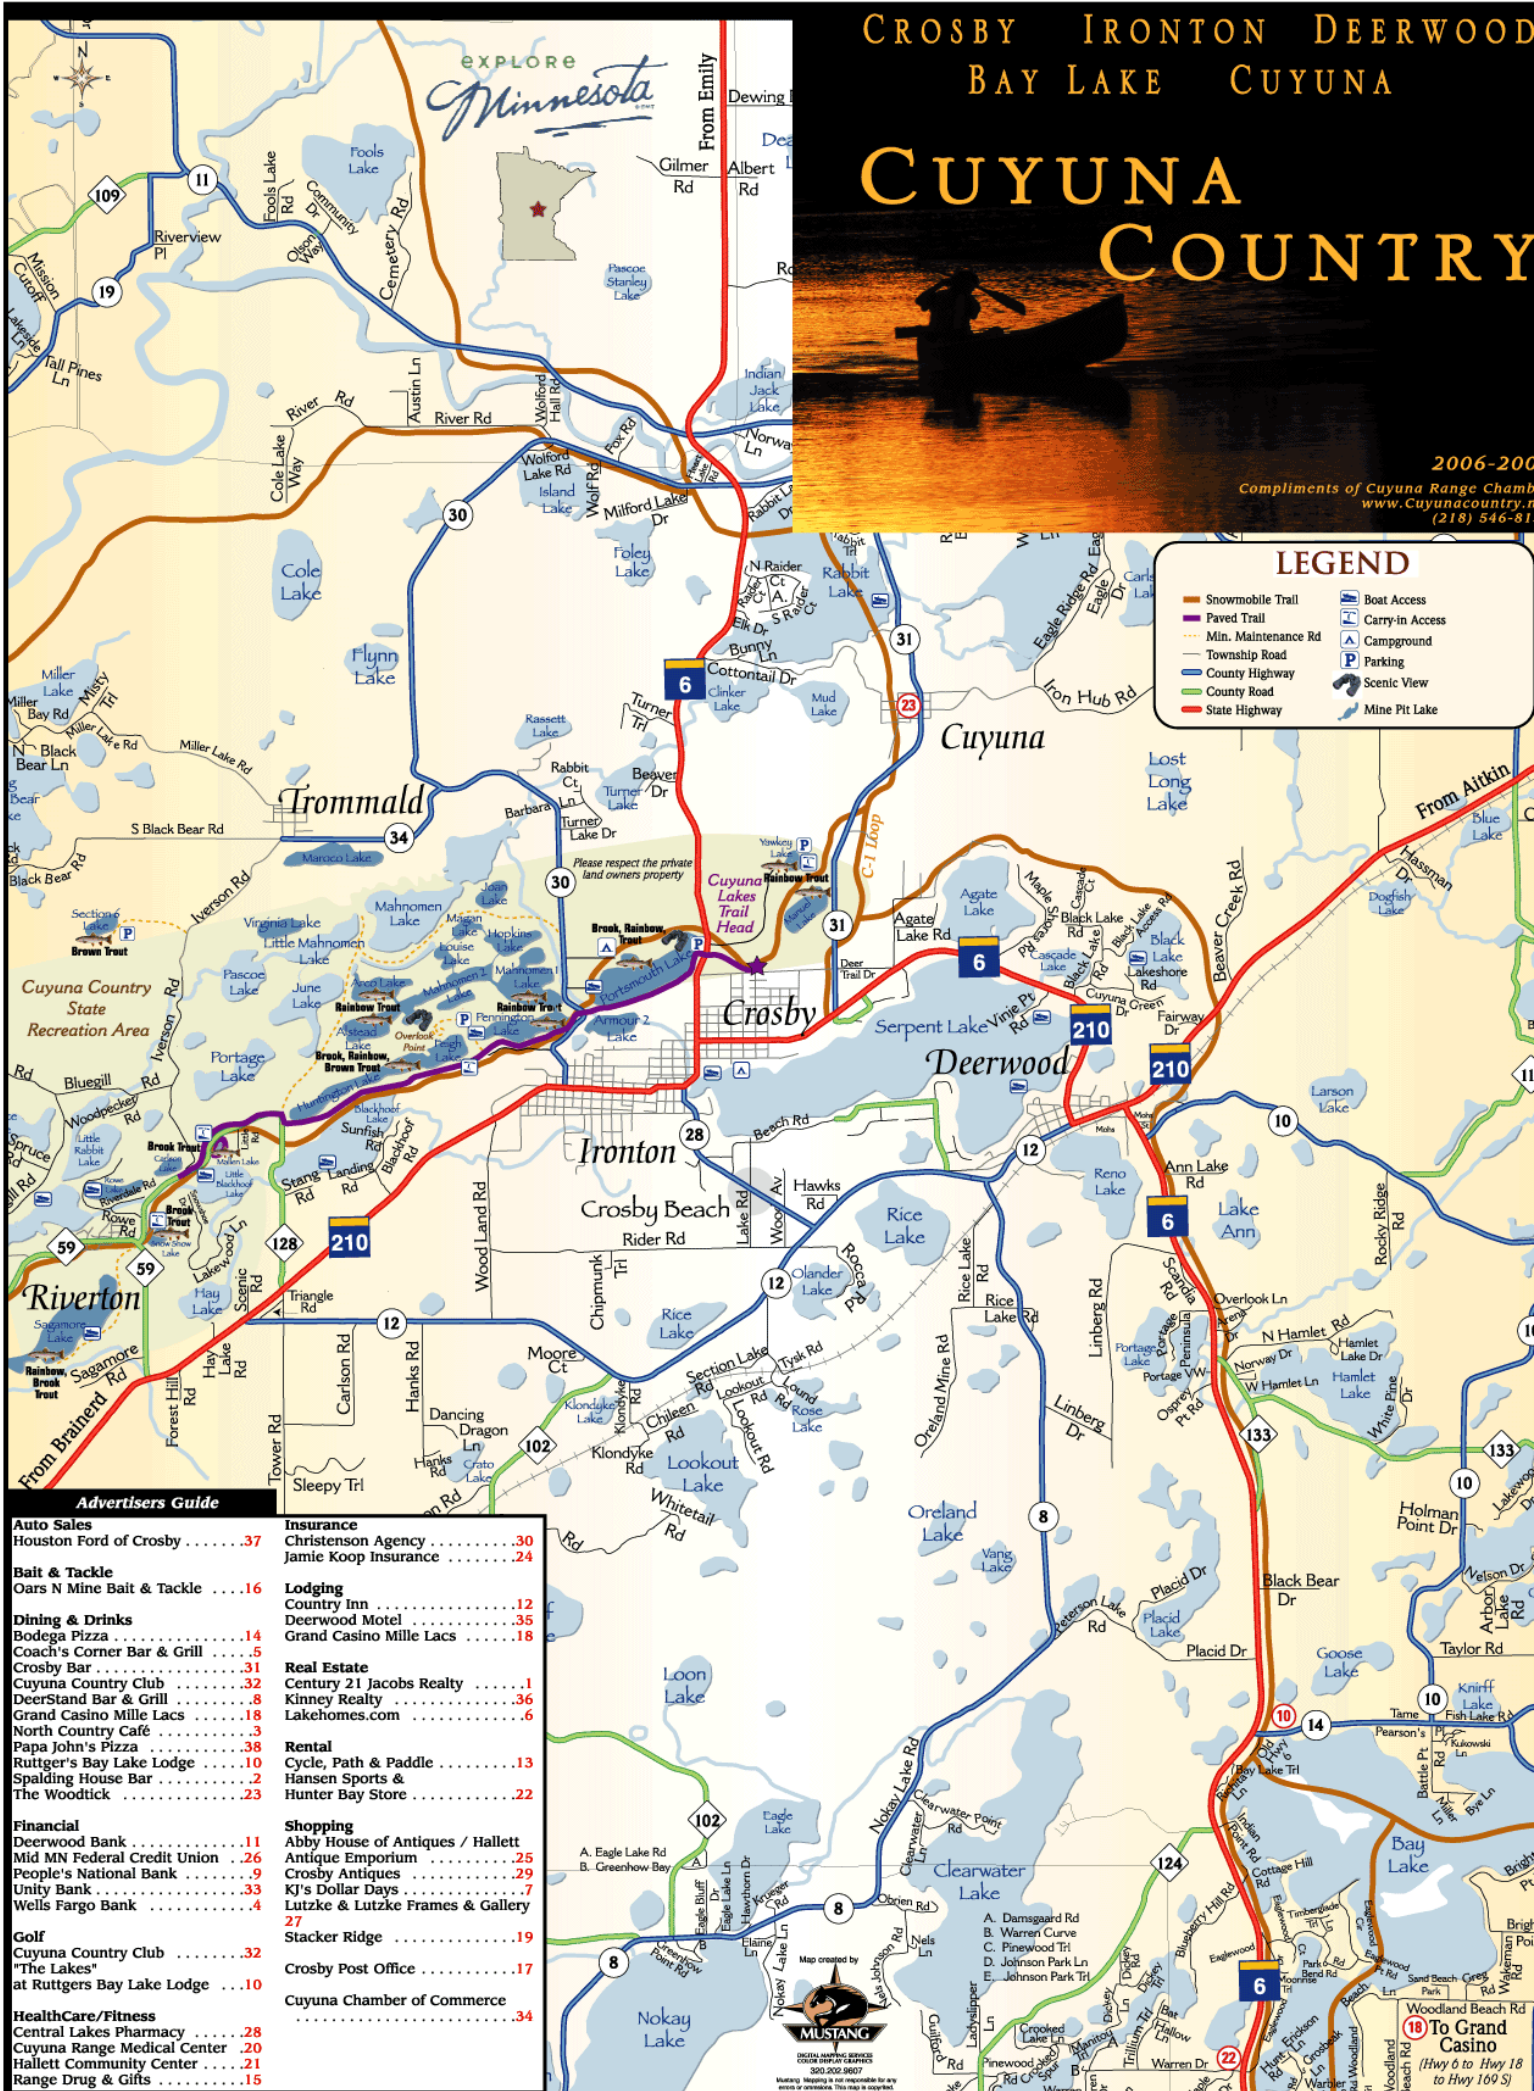

CROSBY IRONTON DEERWOOD  
BAY LAKE CUYUNA

### LEGEND

- Snowmobile Trail
- Paved Trail
- Min. Maintenance Rd
- Township Road
- County Highway
- County Road
- State Highway
- Boat Access
- Carry-in Access
- Campground
- Parking
- Scenic View
- Mine Pit Lake

#### Advertisers Guide

<b>Auto Sales</b>	<b>Insurance</b>
Houston Ford of Crosby .....37	Christenson Agency .....30
<b>Bait &amp; Tackle</b>	Jamie Koop Insurance .....24
Oars N Mine Bait & Tackle .....16	<b>Lodging</b>
<b>Dining &amp; Drinks</b>	Country Inn .....12
Bodega Pizza .....14	Deerwood Motel .....35
Coach's Corner Bar & Grill .....5	Grand Casino Mille Lacs .....18
Crosby Bar .....31	<b>Real Estate</b>
Cuyuna Country Club .....32	Century 21 Jacobs Realty .....1
DeerStand Bar & Grill .....8	Kinney Realty .....36
Grand Casino Mille Lacs .....18	Lakehomes.com .....6
North Country Cafe .....3	<b>Rental</b>
Papa John's Pizza .....38	Cycle, Path & Paddle .....13
Ruttger's Bay Lake Lodge .....10	Hansen Sports & .....13
Spalding House Bar .....2	Hunter Bay Store .....22
The Woodtick .....23	<b>Shopping</b>
<b>Financial</b>	Abby House of Antiques / Hallett .....25
Deerwood Bank .....11	Antique Emporium .....29
Mid MN Federal Credit Union .....26	Crosby Antiques .....29
People's National Bank .....9	KJ's Dollar Days .....7
Unity Bank .....33	Lutzke & Lutzke Frames & Gallery .....27
Wells Fargo Bank .....4	Stacker Ridge .....19
<b>Golf</b>	Crosby Post Office .....17
Cuyuna Country Club .....32	Cuyuna Chamber of Commerce .....34
"The Lakes" at Ruttgers Bay Lake Lodge .....10	
<b>HealthCare/Fitness</b>	
Central Lakes Pharmacy .....28	
Cuyuna Range Medical Center .....20	
Hallett Community Center .....21	
Range Drug & Gifts .....15	

**18 To Grand Casino**  
(Hwy 6 to Hwy 18 to Hwy 109 S)